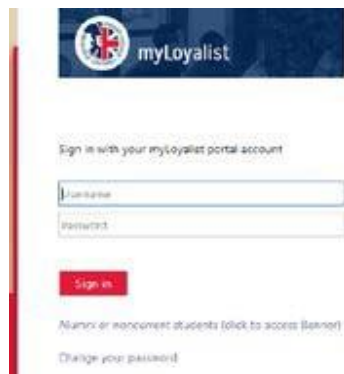

WHAT IS RESPONDUS LOCKDOWN BROWSER?

Respondus LockDown Browser is a browser that “locks” your screen while you are taking a test/exam in Blackboard. It prevents students from printing, copying, going to another URL, or accessing other applications during a test/exam. If a Blackboard test requires that Respondus LockDown Browser be used, students will not be able to take the test/exam with a standard web browser, such as Firefox, explorer and Chrome.

LockDown Browser is only to be used for taking Blackboard tests and exams. It should not be used in other areas of Blackboard such as looking at your lessons or submitting assignments. Lock Down Browser tracks student activity within the test or exam and will identify if there are any connection issues with your internet server. There are safeguards to prevent submission by accident, by asking if you are sure you want to close the test/exam.

INSTALLING LOCK DOWN BROWSER

1. Log into the Chromebook and start Google Chrome
2. Go to the download link for LockDown Browser (<https://www.respondus.com/lockdown/download.php?id=981438991>); you will automatically be redirected to the Chrome Web Store.
3. From the Chrome Web Store, select “Add to Chrome” to install the LockDown Browser Extension
4. Log into myLoyalist